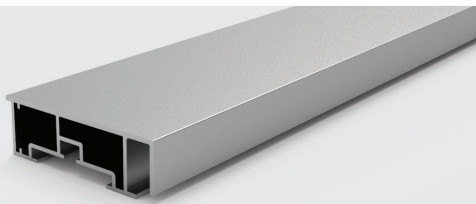

LedBox 75/1

LedBox 100/2

Mogelijke toepassingen:

- Sportterreinen
- Skigebieden
- Parkeerterreinen
- Garages
- Supermarkten
- Showrooms
- Stations
- Winkelcentra
- Horeca
- Theaters
- Bioscopen
- Sports grounds
- Ski areas
- Parking areas
- Museums
- Supermarkets
- Showrooms
- Shopping centres
- Hotels/restaurants
- Theatres
- Cinemas
- Sportplätze
- Skigebiete
- Parkplätze
- Werkstätten
- Supermärkte
- Ausstellungsräume
- Bus-/Bahn-Stationen
- Einkaufszentren
- Gastronomie
- Theater
- Kinos