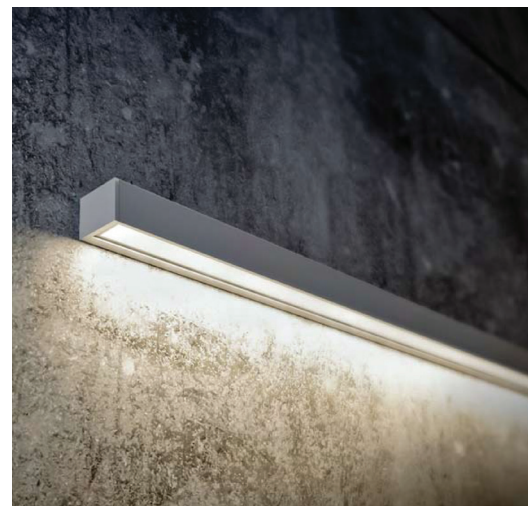

Aluminium LED profielen | Aluminium LED profiles | Aluminium LED-Profile

	125023 LedLine model 2 Acrylaat Opaal 125027 Eindkap, MG 125028 Eindkap, ZG 125029 Montageclips	
	125033 LedLine model 3 Acrylaat Opaal 125037 Eindkap MG 125038 Eindkap ZG	
	125043 LedLine model 4 Acrylaat Opaal 125047 Eindkap MG 125048 Eindkap ZG 125049 Montageclips	
	125053 LedLine model 5 Acrylaat Opaal 125057 Eindkap MG 125058 Eindkap ZG	
	125062 / 63 LedLine model 6 Acrylaat Mat/Opaal 125067 Eindkap MG 125068 Eindkap ZG 125069 Montageclips	
	125073 LedLine model 7 Acrylaat Opaal 125077 Eindkap MG 125078 Eindkap ZG