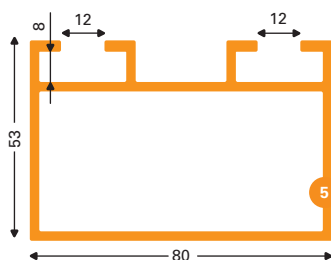

4 **130370**
Montagekoker 60x40 brute
Mounting tube 60x40 mill
Montagerohr 60x40 roh