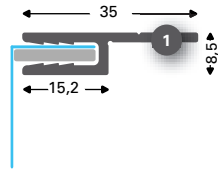

T-Flex 09 Retro

Enkelzijdig | One-sided | Einseitig