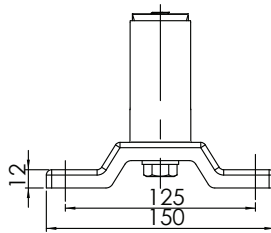

166045

166050

166055

166060