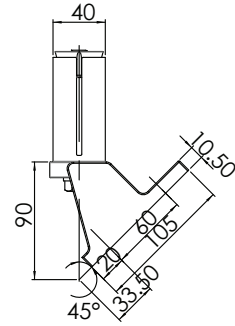

166045

166050

166055

166060