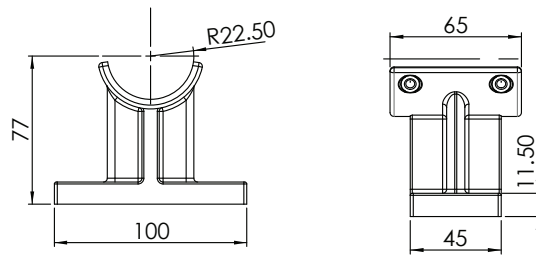

166080

166085

166095

166100