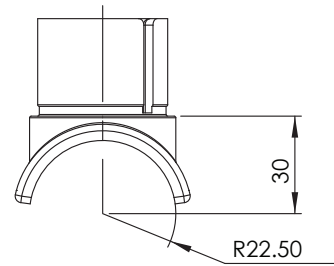

166010

166015

166020

166025