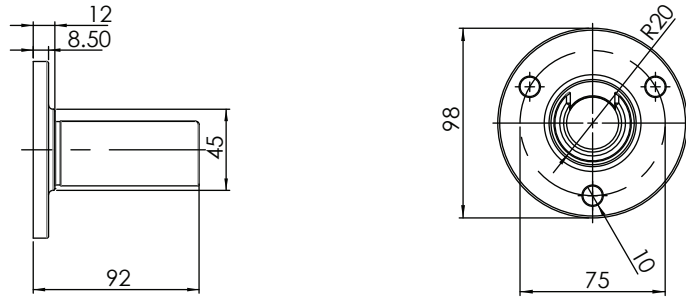

COMHANHOLLAND

ALUMINIUM | R.V.S. | MAATMETAAL

Connecta®

Afmetingen / Dimensions / Abmessungen

www.comhan.com

170619

166010

166015

166067

166068

166069

<p>166069</p> 	 <p>Technical drawing showing dimensions: 45, 40, 52.</p>
<p>166070</p> 	 <p>Technical drawing showing dimensions: 52, 45, 40, 45.</p>
<p>166075</p> 	 <p>Technical drawing showing dimensions: 52, 40, 45.</p>
<p>166077</p> 	 <p>Technical drawing showing dimensions: R22.50, 65.</p>