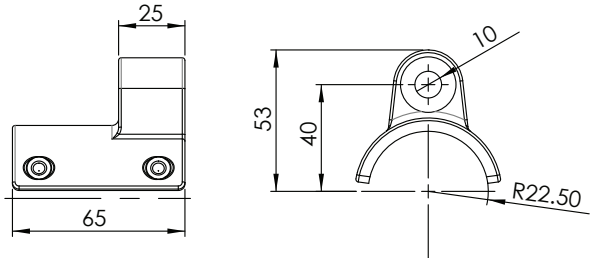

166080

166085

166095

166100