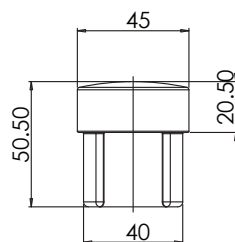

166120

166125

166005

166145