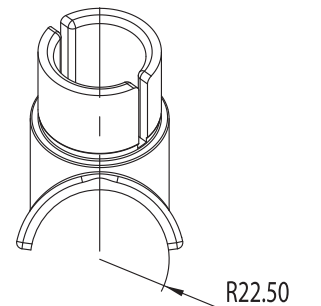

166010

166015

166020

166025