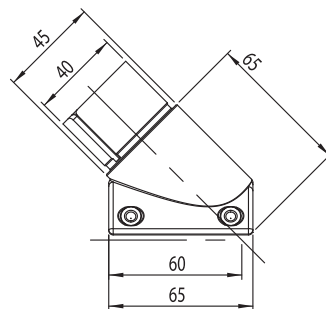

166010

166015

166020

166025