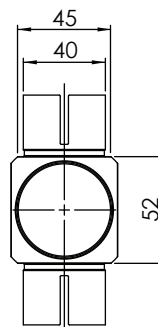

COMHANHOLLAND

ALUMINIUM | R.V.S. | MAATMETAAL

Connecta®

Afmetingen / Dimensions / Abmessungen

www.comhan.com

170619

166010

166015

166067

166068

166069

<p>166069</p> 	 <p>Technical drawing showing dimensions: 45, 40, 52.</p>
<p>166070</p> 	 <p>Technical drawing showing dimensions: 52, 45, 40, 45.</p>
<p>166075</p> 	 <p>Technical drawing showing dimensions: 52, 40, 45.</p>
<p>166077</p> 	 <p>Technical drawing showing dimensions: R22.50, 65.</p>