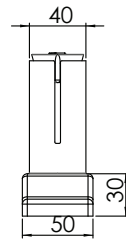

166045

166050

166055

166060