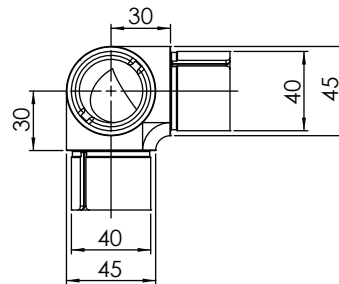

COMHANHOLLAND

ALUMINIUM | R.V.S. | MAATMETAAL

Connecta®

Afmetingen / Dimensions / Abmessungen

www.comhan.com

170619

166010

166015

166067

166068

166069

<p>166069</p> 	 <p>Technical drawing showing dimensions: 45, 40, 52.</p>
<p>166070</p> 	 <p>Technical drawing showing dimensions: 52, 45, 40, 45.</p>
<p>166075</p> 	 <p>Technical drawing showing dimensions: 52, 40, 45.</p>
<p>166077</p> 	 <p>Technical drawing showing dimensions: R22.50, 65.</p>