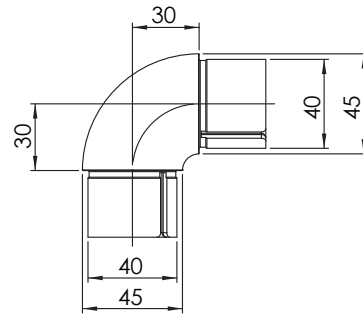

COMHANHOLLAND

ALUMINIUM | R.V.S. | MAATMETAAL

Connecta®

Afmetingen / Dimensions / Abmessungen

www.comhan.com

170619

166010

166015

166067

166068

166069

<p>166069</p> 	 <p>Technical drawing showing dimensions: 45, 40, 52.</p>
<p>166070</p> 	 <p>Technical drawing showing dimensions: 52, 45, 40, 45.</p>
<p>166075</p> 	 <p>Technical drawing showing dimensions: 52, 40, 45.</p>
<p>166077</p> 	 <p>Technical drawing showing dimensions: R22.50, 65.</p>