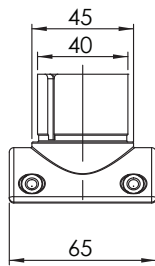

166010

166015

166020

166025