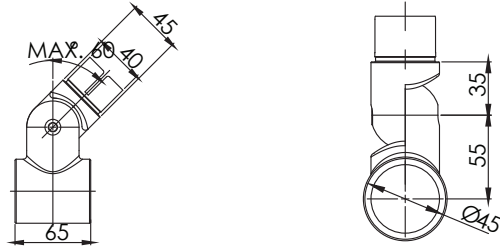

COMHANHOLLAND

ALUMINIUM | R.V.S. | MAATMETAAL

Connecta®

Afmetingen / Dimensions / Abmessungen

www.comhan.com

170619

166010

166015

166067

166068

166069

<p>166069</p> 	 <p>Technical drawing showing dimensions: 45, 40, 52.</p>
<p>166070</p> 	 <p>Technical drawing showing dimensions: 52, 45, 40, 45.</p>
<p>166075</p> 	 <p>Technical drawing showing dimensions: 52, 40, 45.</p>
<p>166077</p> 	 <p>Technical drawing showing dimensions: R22.50, 65.</p>

166080

166085

166095

166100

166105

166107

166110

166115