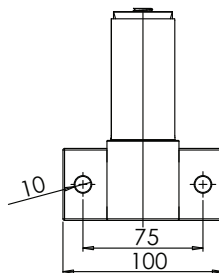

166045

166050

166055

166060