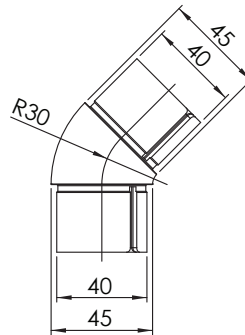

COMHANHOLLAND

ALUMINIUM | R.V.S. | MAATMETAAL

Connecta®

Afmetingen / Dimensions / Abmessungen

www.comhan.com

170619

166010

166015

166067

166068

166069

<p>166069</p> 	 <p>Technical drawing showing dimensions: 45, 40, 52.</p>
<p>166070</p> 	 <p>Technical drawing showing dimensions: 52, 45, 40, 45.</p>
<p>166075</p> 	 <p>Technical drawing showing dimensions: 52, 40, 45.</p>
<p>166077</p> 	 <p>Technical drawing showing dimensions: R22.50, 65.</p>