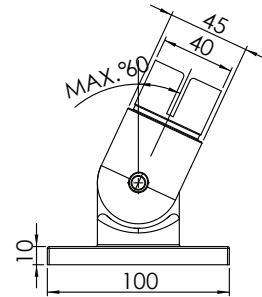

166045

166050

166055

166060