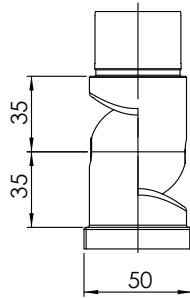

166045

166050

166055

166060