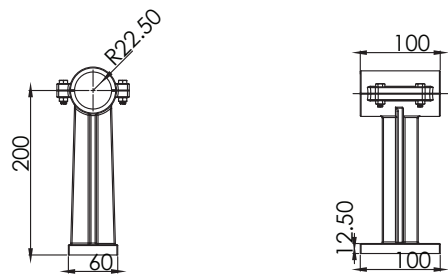

166105

166107

166110

166115