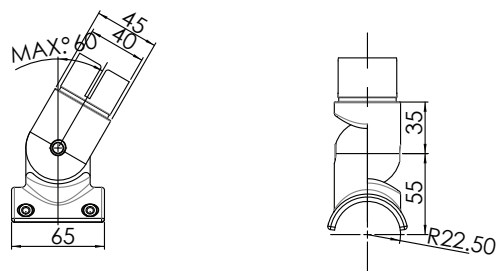

166080

166085

166095

166100