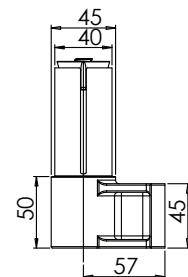

166045

166050

166055

166060