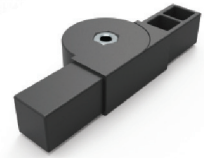

167220

SquareFix 25 2-Wegstuk 180°
SquareFix 25 2-Way piece 180°
SquareFix 25 2-Wegestück 180°

167221

SquareFix 25 2-Wegstuk 90°
SquareFix 25 2-Way piece 90°
SquareFix 25 2-Wegestück 90°

167222

SquareFix 25 2-Wegstuk scharnier 45/90°
SquareFix 25 2-Way piece hinge 45/90°
SquareFix 25 2-Wegestück scharnier 45/90°

167223

SquareFix 25 kniestuk scharn. Ratel 180°
SquareFix 25 Elbow hinge Ratel 180°
SquareFix 25 Kniestück Scharnier 180°

167230

SquareFix 25 3-Wegstuk vlak 180°/90°
SquareFix 25 3-Way piece flat 180°/90°
SquareFix 25 3-Wegestück flach 180°/90°

167231

SquareFix 25 3-Wegstuk 90°/90°
SquareFix 25 3-Way piece 90°/90°
SquareFix 25 3-Wegestück 90°/90°

167232

SquareFix 25 3-Wegstuk 90° scharnier
SquareFix 25 3-Way piece 90° hinge
SquareFix 25 3-Wegestück 90° scharnier

167240

SquareFix 25 4-Wegstuk 180°/90°
SquareFix 25 4-Way piece 180°/90°
SquareFix 25 4-Wegestück 180°/90°

167241

SquareFix 25 4-Wegstuk vlak
SquareFix 25 4-Way piece flat
SquareFix 25 4-Wegestück flach

167242

SquareFix 25 4-Wegstuk 180° scharnier
SquareFix 25 4-Way piece 180° hinge
SquareFix 25 4-Wegestück 180° Scharnier

167250

SquareFix 25 5-wegstuk 180°/90°
SquareFix 25 5-Way piece 180°/90°
SquareFix 25 5-Wegestück 180°/90°

167260

SquareFix 25 6-wegstuk 180°/90°
SquareFix 25 6-Way piece 180°/90°
SquareFix 25 6-Wegestück 180°/90°

167270

SquareFix 25 stelvoet M10x65
SquareFix 25 adjustable foot M10x65
SquareFix 25 Stellfuß M10x65

167271

SquareFix 25 insteekstuk M10 [167270/72]
SquareFix 25 plug piece M10 [167270/72]
SquareFix 25 Einsteckstück M10 [167270/72]

167272

SquareFix 25 kogel-stelvoet M10x65
SquareFix 25 bullet-adjustable foot M10x65
SquareFix 25 Kegel-Stellfuß M10x65

167273