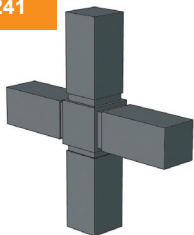

SquareFix 25 4-Wegstuk vlak
SquareFix 25 4-Way piece flat
SquareFix 25 4-Wegestück flach

167242