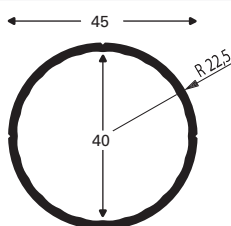

166005
Connecta Buis 40x45 brute
Connecta Rohr 40x45 roh
Connecta Tube 40x45 mill

166150
S-haak 40x4 mm
S-Haken Rohr 40x4 mm
S-hook 40x4 mm